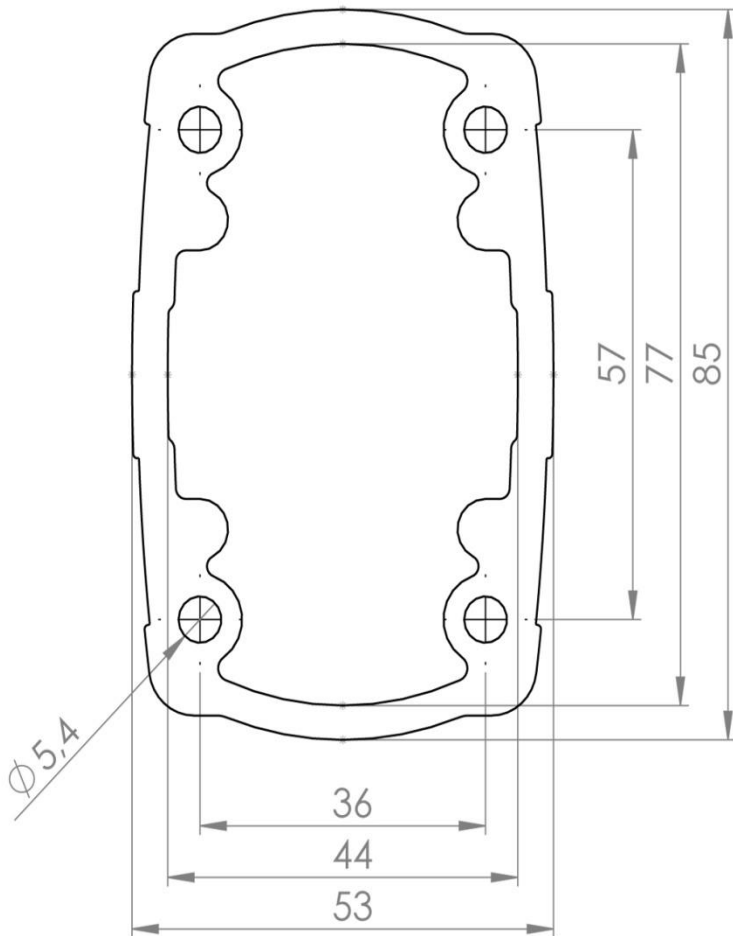

## TK060 Operator Arm Systems

Length (mm)	500
Weight (gr)	1900
Color / Ral Code	7035
Package	1
Package Dimension (mm)	90 x 55 x 505
Material	Aluminum

Carrier Arm Profile Length (mm) : 250 - 500 - 750 - 1000 - 1250 - 1500 - 1750 - 2000