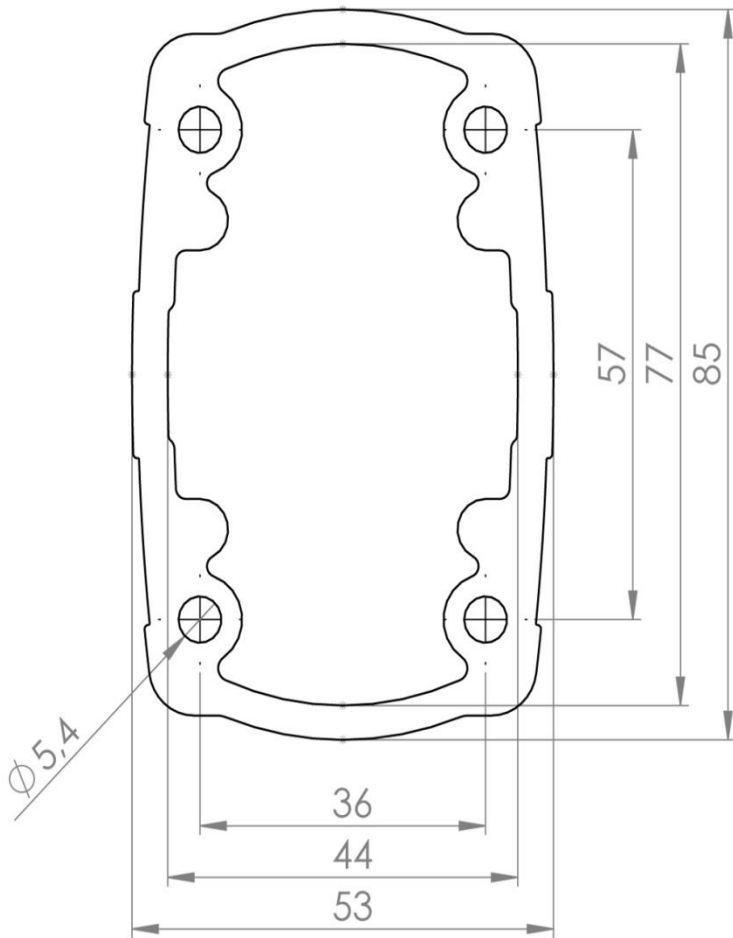

TK060.125

TK060 Operator Arm Systems

Length (mm)	1250
Weight (gr)	4720
Color / Ral Code	7035
Package	1
Package Dimension (mm)	90 x 55 x 1255
Material	Aluminum

Carrier Arm Profile Length (mm) : 250 - 500 - 750 - 1000 - 1250 - 1500 - 1750 - 2000