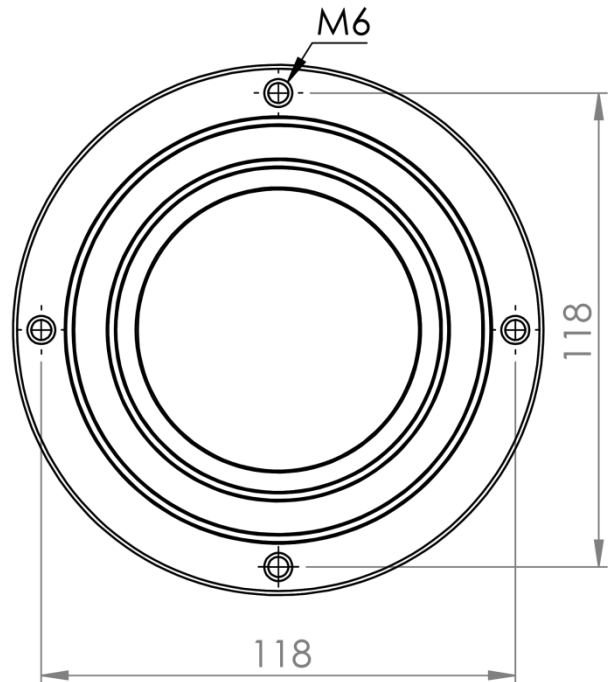

# TK060.321

## Rotatable Panel Coupling

Weight (gr)	1.260
Color/Ral Code	7035
Package	1
Package Dimension (mm)	150 x 60 x 140
Diameter (mm)	Ø 130
Movement	310°
Material	Aluminum

Panel Connection Dimension

Floor Connection Dimension