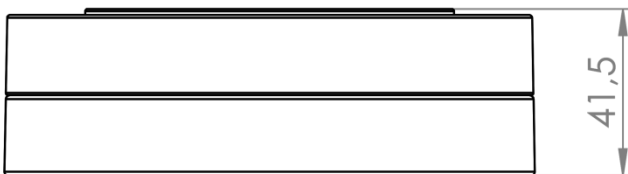

## Rotatable Panel Coupling

Weight (gr)	1.260
Color/Ral Code	7035
Package	1
Package Dimension (mm)	150 x 60 x 140
Diameter (mm)	Ø 130
Movement	310°
Material	Aluminum

Panel Connection Dimension

Floor Connection Dimension