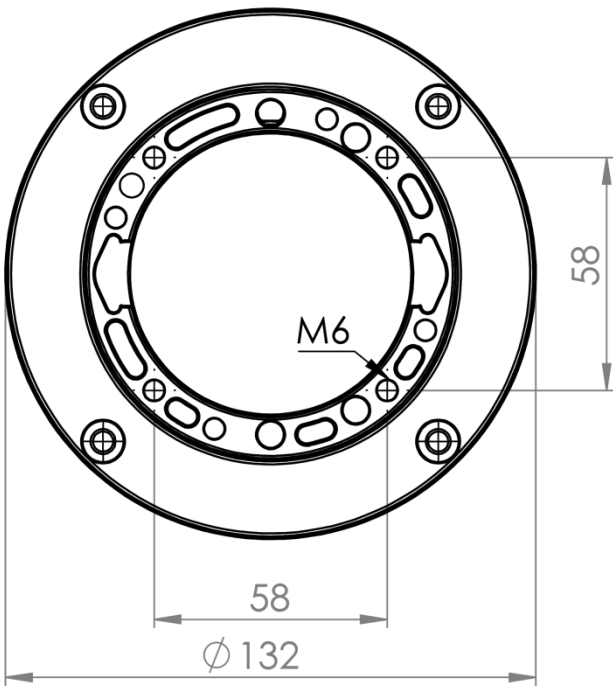

# TK060.321

## Rotatable Panel Coupling

Weight (gr)	1.260
Color/Ral Code	7035
Package	1
Package Dimension (mm)	150 x 60 x 140
Diameter (mm)	Ø 130
Movement	310°
Material	Aluminum

Panel Connection Dimension

Floor Connection Dimension