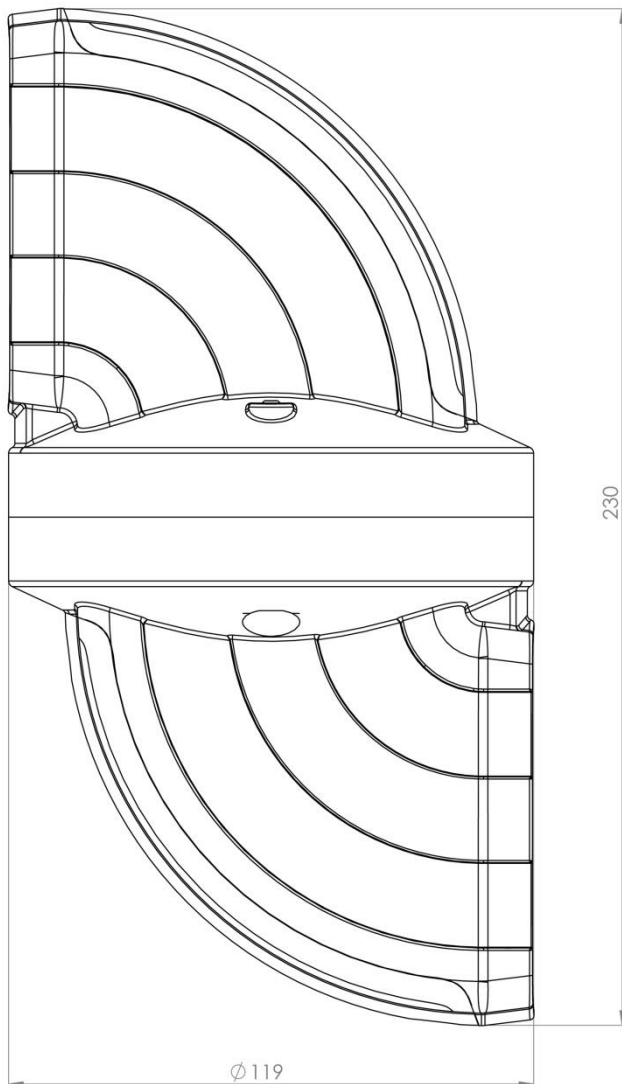

TK060.500

Rotatable Intermediate Hinge

Weight (gr)	2.060
Color / Ral Code	7035 / 7016
Package	1
Package Dimension (mm)	245 x 130 x 125
Movement	315 °
Material	Aluminum

ISO9001