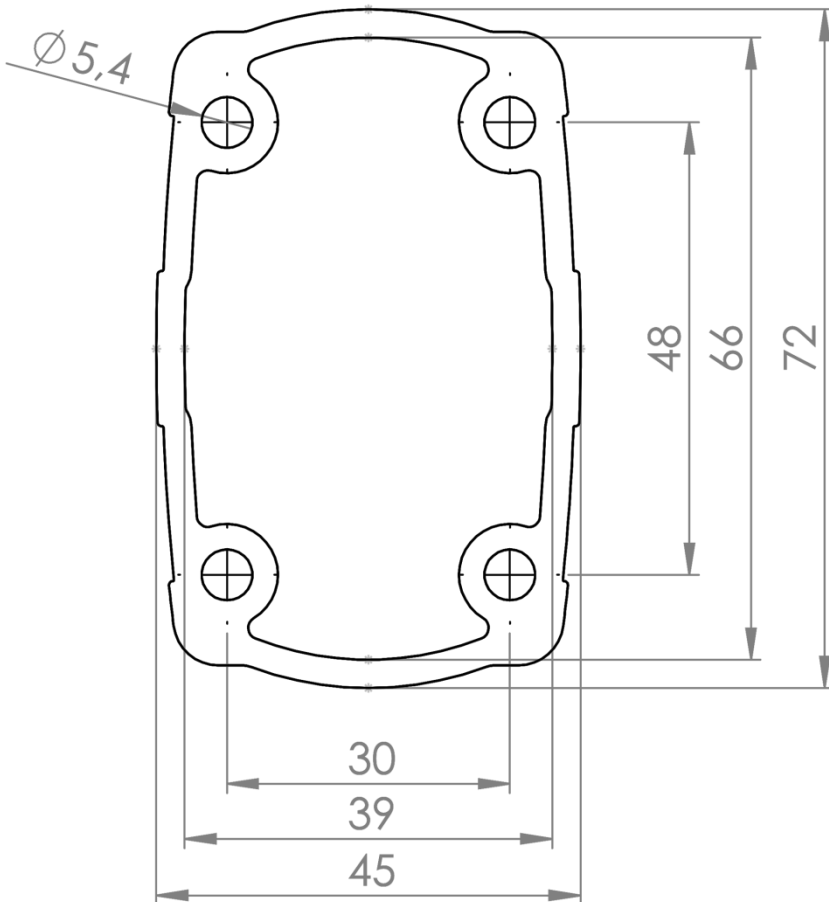

TK045.200 Carrier Arm Profile

Length (mm)	2000
Weight (gr)	4400
Color/Ral Code	RAL7035
Package	1
Package Dimension (mm)	50x75x2005
Material	Aluminum

Carrier Arm Profile Length (mm) : 250 - 500 - 750 - 1000 - 1250 - 1500 - 1750 - 2000