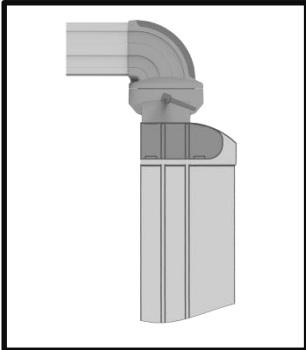

TK045.400

Rotatable Panel 90° Angle Coupling

Weight (gr)	1000
Color/Ral Code	RAL7035
Package	1
Package Dimension (mm)	160x140x110
Movement	350°
Material	Aluminum